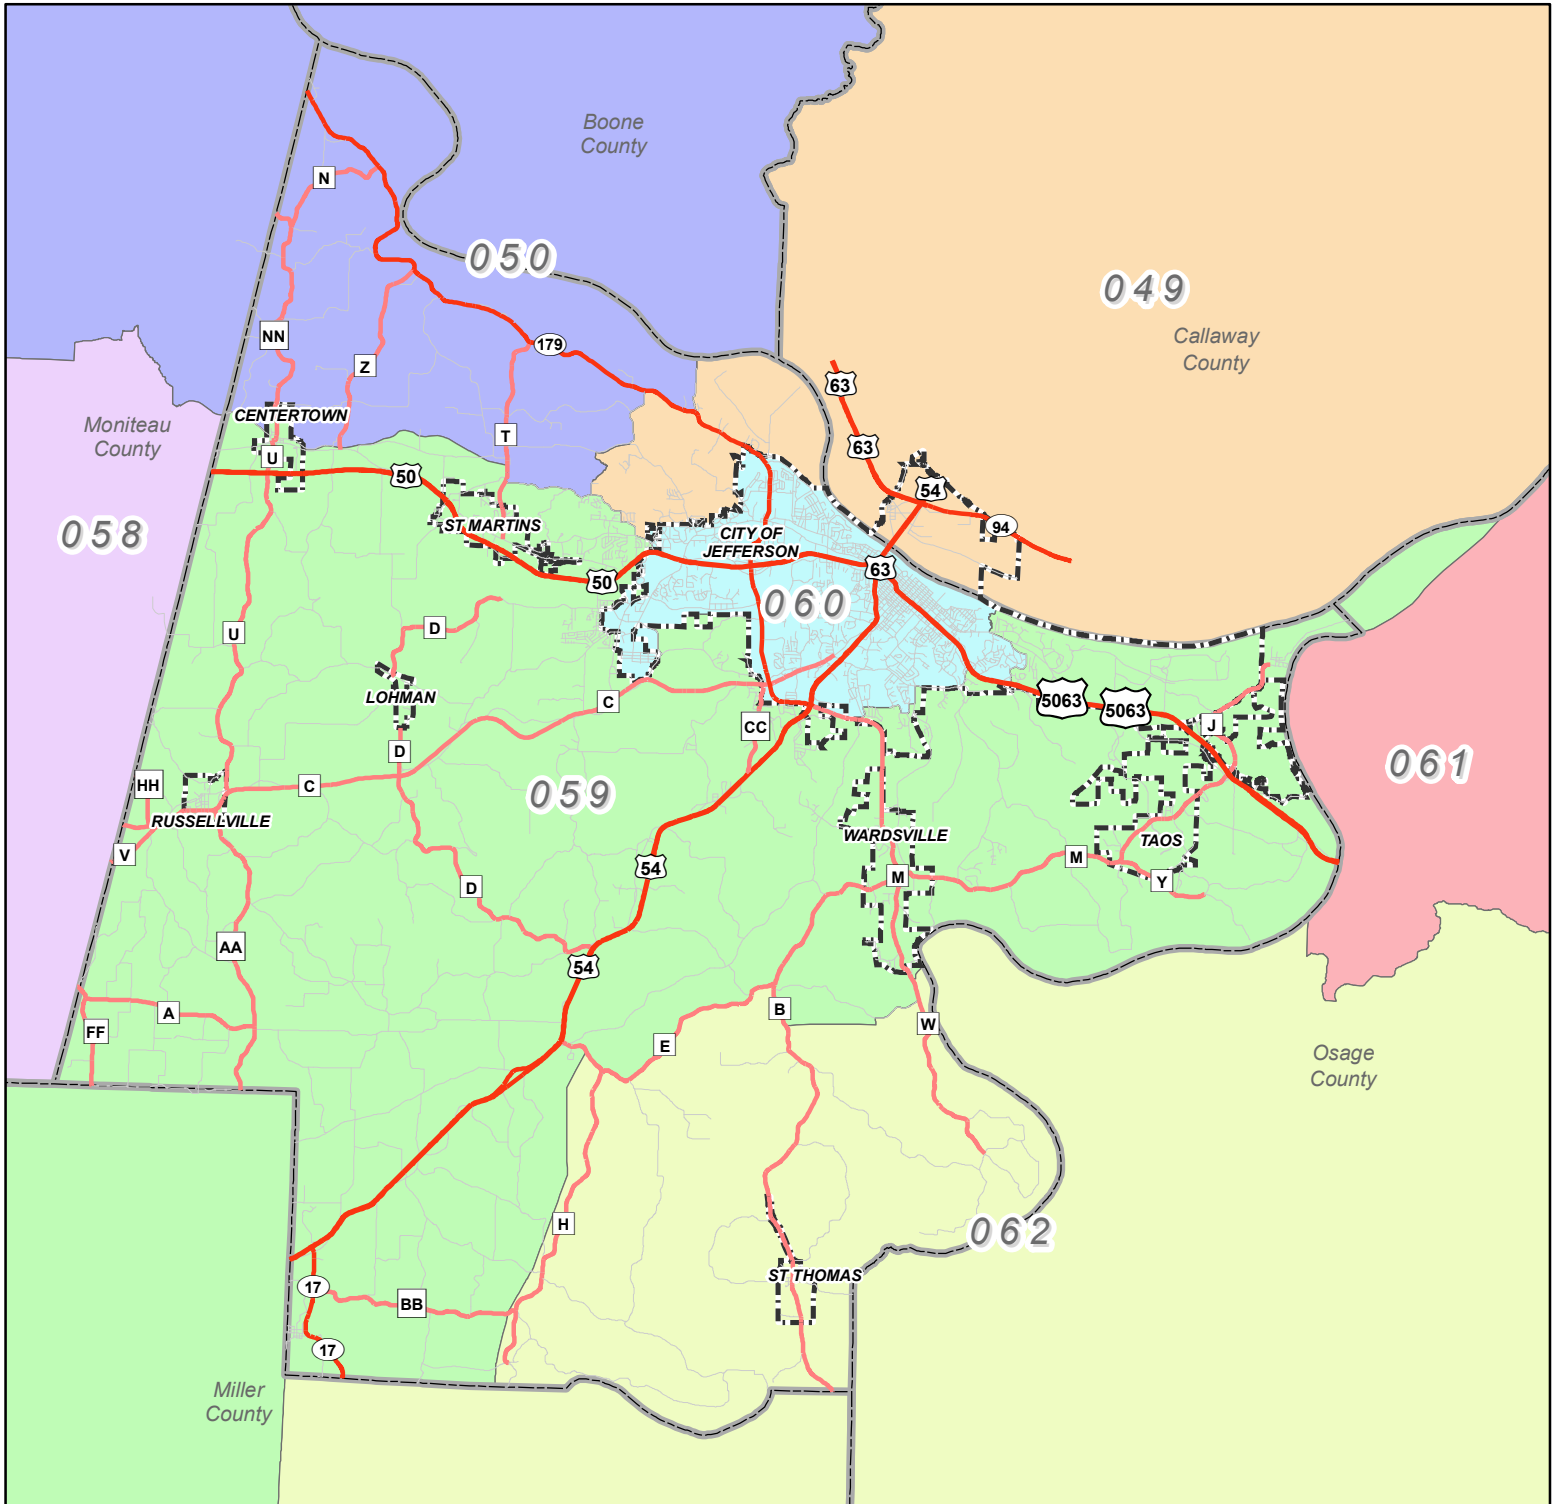

State House Districts in Cole County, Missouri

Legend

Highways	State House Dist
State RT	049
HWY	050
Streets	058
City Limits	059
County Boundaries	060
	061
	062

This map is a graphical representation of data for reference purposes only. Every reasonable effort is made to ensure the most current and accurate information but accuracy is not guaranteed. DATA IS PROVIDED AS IS, WITH ALL FAULTS, WITHOUT WARRANTY OF ANY KIND, EITHER EXPRESSED OR IMPLIED, INCLUDING, BUT NOT LIMITED TO, THE IMPLIED WARRANTIES OF MERCHANTABILITY OR FITNESS FOR A PARTICULAR PURPOSE.

Map produced by the Cole County GIS Dept.
Melissa Johnson, GIS Manager
210 Adams St., Jefferson City MO 65101
573-634-8901 * mjohnson@colecouny.org
Map date: 05/18/2012